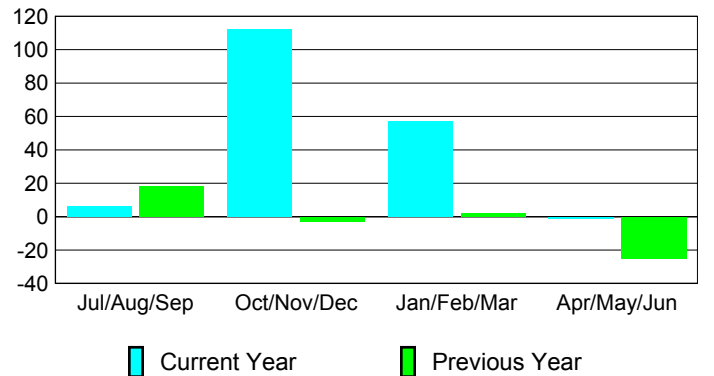

Comparison of Membership Gain/Loss

Current Year Compared to the Previous Year