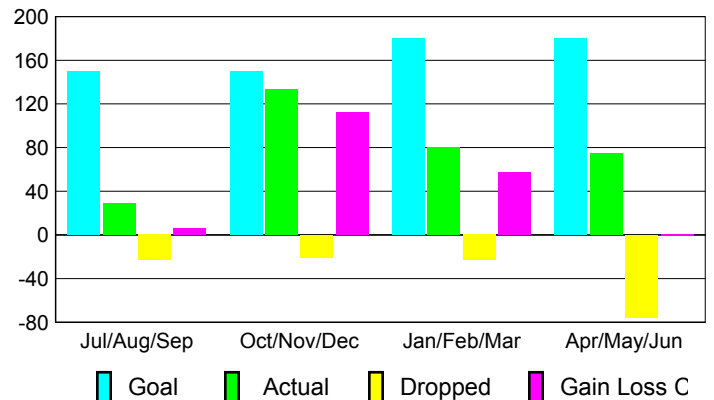

Membership Results 2009-2010

Goal, New, Dropped, Gain/Loss