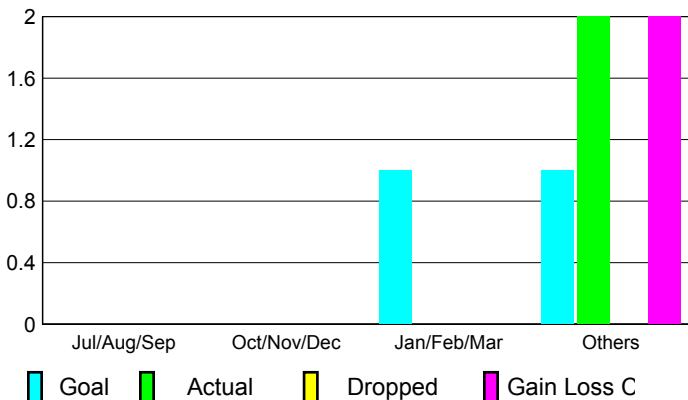

2009-2010 GMT Quarterly Report for District (or Undistricted) **District 333 B**

GMT: **Shinobu Goto**

Location: **JAPAN**

GMT CA: **5**

CLUBS

**Club Results
2009-2010**

**Clubs
2008-2009**

Month	New Club Goal	Actual New Clubs	Actual Dropped Clubs	Gain/Loss of Clubs	Gain/Loss of Clubs
Jul/Aug/Sep	0	0	0	0	0
Oct/Nov/Dec	0	0	0	0	0
Jan/Feb/Mar	1	0	0	0	0
Apr/May/June	1	2	0	2	0
Totals	2	2	0	2	0

Club Results 2009-2010

Goal, New, Dropped, Gain/Loss

Comparison of Club Gain/Loss

Current Year Compared to the Previous Year

YTD Status Quo Clubs 2009-2010

Status Quo Clubs Compared to Status Quo Members

MEMBERSHIP